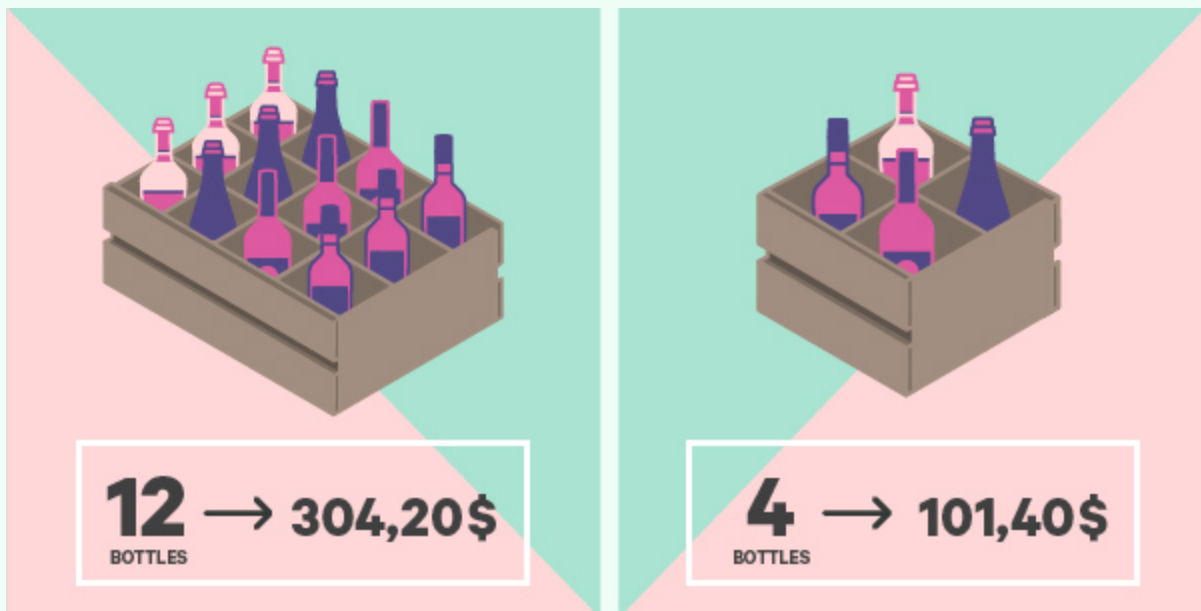

A SELECTION OF FOUR EXCEPTIONAL WINES

ORDER NOW!